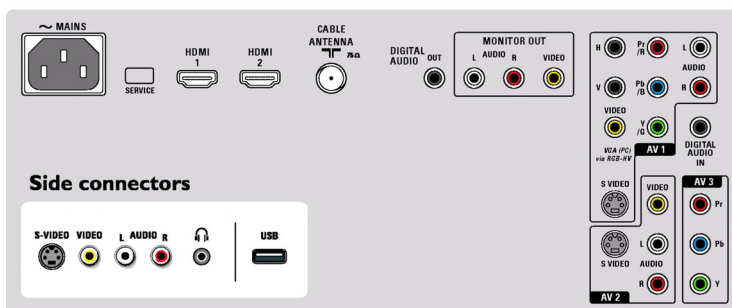

Sound

- **Sound Enhancement:** Digital Signal Processing, Dynamic Bass Enhancement, Graphic Equaliser
- **Output power (RMS):** 2 x 15W
- **Sound System:** Virtual Dolby Digital

Loudspeakers

- **Built-in speakers:** 2
- **Loudspeaker types:** Front Speakers

Convenience

- **Ease of Installation:** Autostore, PLL Digital Tuning, Plug & Play, Automatic Tuning System (ATS), Auto Programme Naming
- **Ease of Use:** On Screen Display, Side Control, Smart Picture Control, Channel

Rear connectors

- list, Smart Sound Control, Delta Volume per preset, Auto Volume Leveller (AVL), Graphical User Interface
- **Remote control type:** RC4345/01
- **Picture in Picture:** HDMI-Component PIP
- **Remote Control:** Amp, DVD-R, Multi-functional, VCR, STB
- **Screen Format Adjustments:** Auto Format, Subtitle and Heading Shift, 6 Widescreen Modes, 4:3, Movie expand 14:9, Movie expand 16:9, Widescreen, Super Zoom, Subtitle Zoom
- **Child Protection:** Child Lock+Parental Control
- **Clock:** Smart Clock
- **Teletext:** Closed Captioning Full Text
- **VESA Mount:** Vesa compliant

Progressive Scan

Progressive Scan doubles the vertical resolution of the image resulting in a noticeably sharper picture. Instead of sending a field comprising the odd lines to the screen first, followed by the field with the even lines, both fields are written at one time. A full image is created instantaneously, using the maximum resolution. At such a speed, your eye perceives a sharper picture with no line structure.